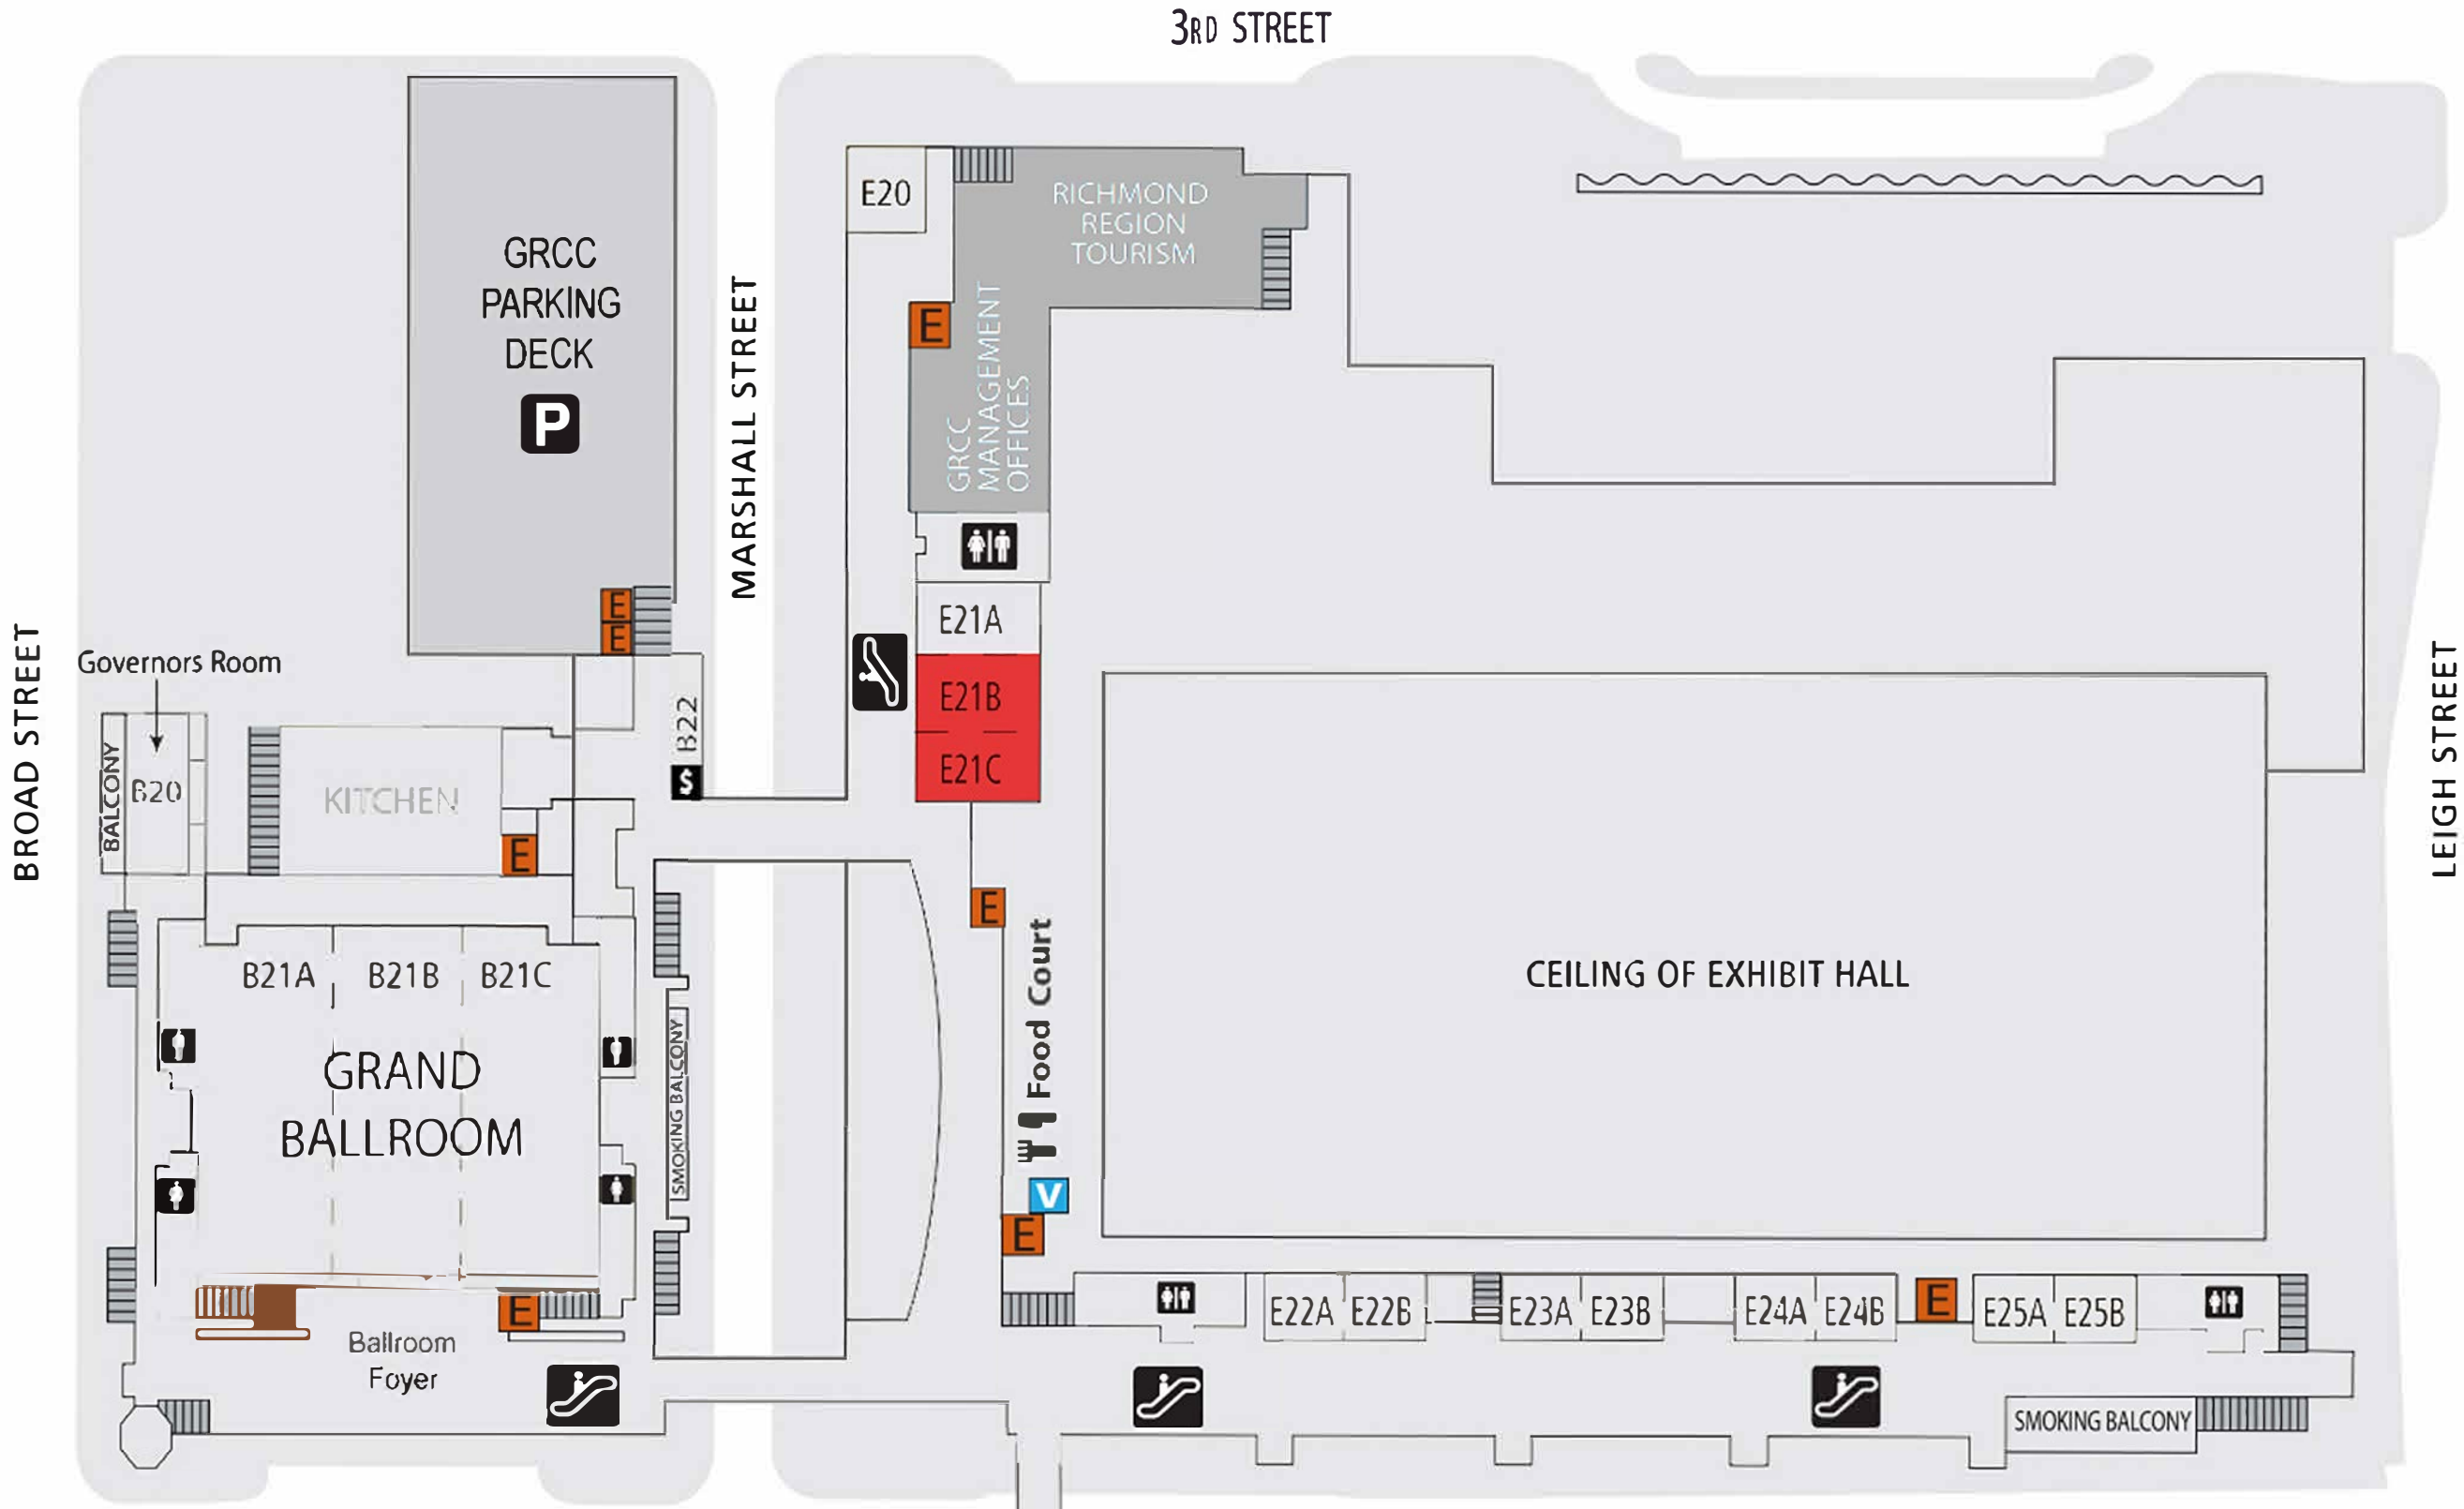

LEVEL 2

- ROOMS E21 BC
- SHOW/REGISTRATION OFFICES & GREEN ROOMS
- 🍴 FOOD & BEVERAGE
- MEETING SPACE
- COMMON AREA
- FLEXIBLE WALL
- ♂ ♀ RESTROOMS
- ↕ ESCALATORS
- ELEVATORS
- v VENDING
- P PARKING
- S STAIRS
- \$ ATMS

Hilton

Richmond Marriott

P

The Richmond Coliseum