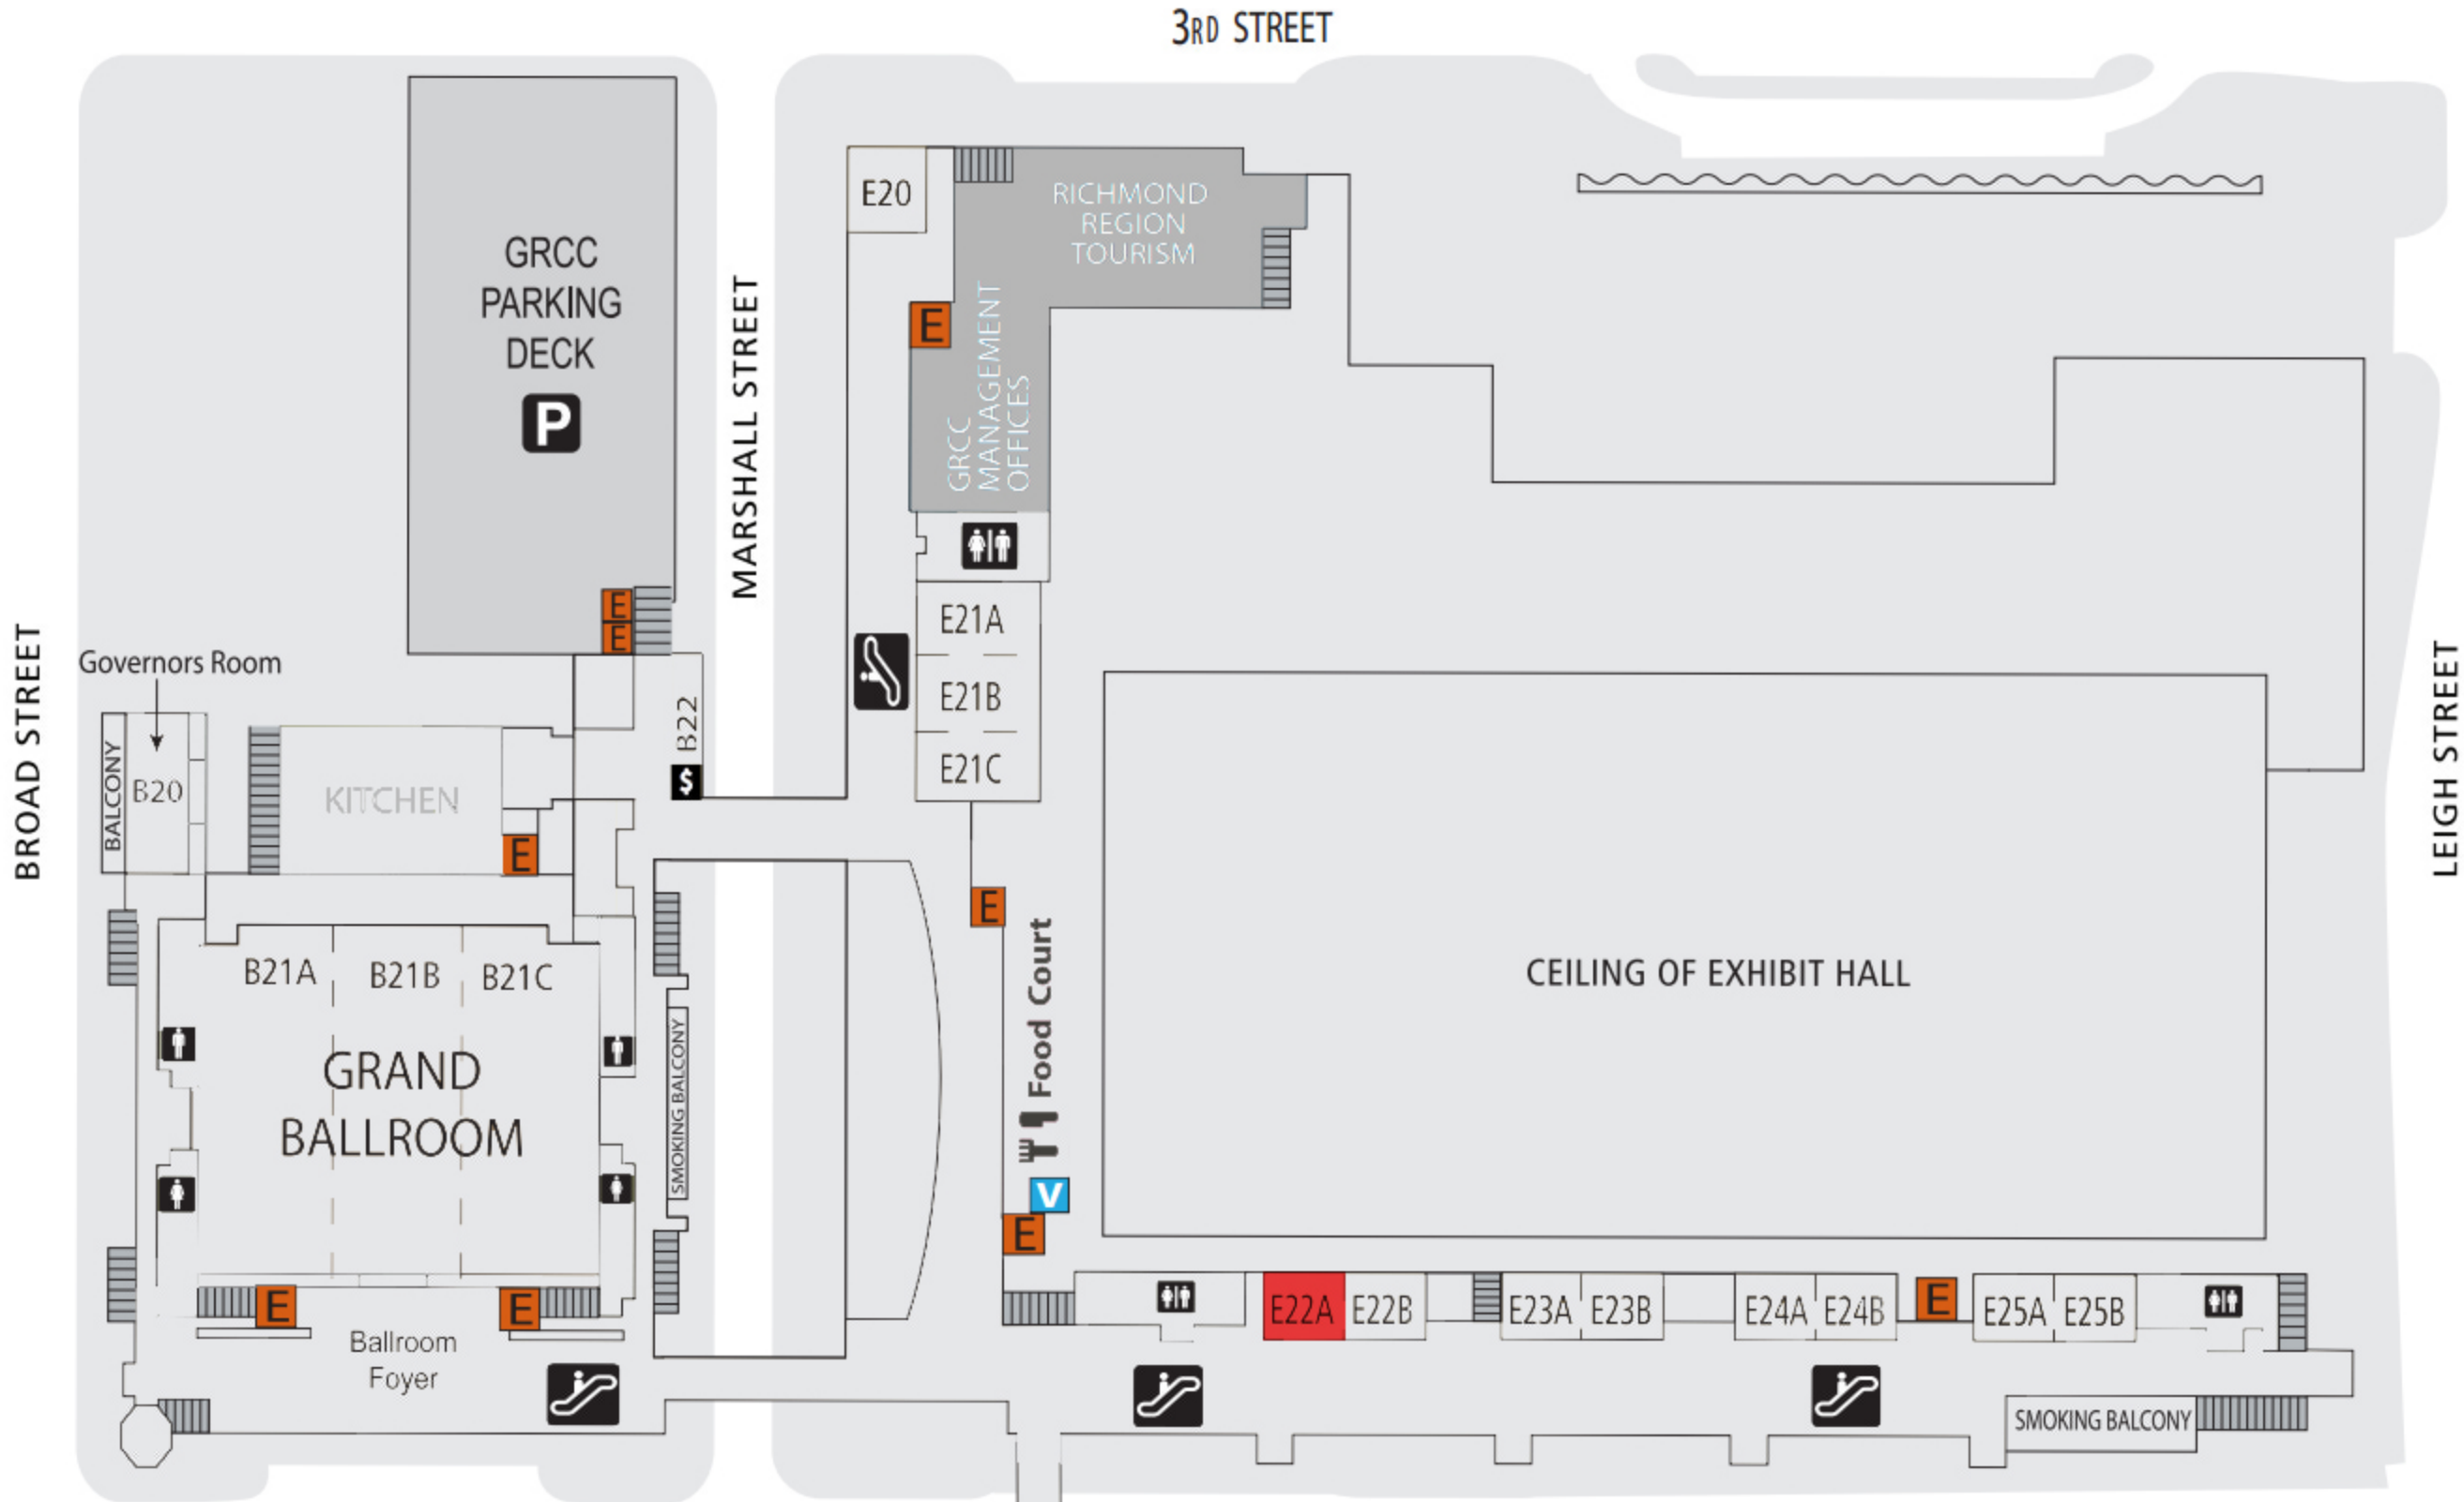

LEVEL 2

- ROOM E22A
- SHOW/REGISTRATION OFFICES & GREEN ROOMS
- FOOD & BEVERAGE
- MEETING SPACE
- COMMON AREA
- FLEXIBLE WALL
- RESTROOMS
- ESCALATORS
- E ELEVATORS
- V VENDING
- P PARKING
- STAIRS
- \$ ATMS

Hilton

Richmond
Marriott

The Richmond
Coliseum